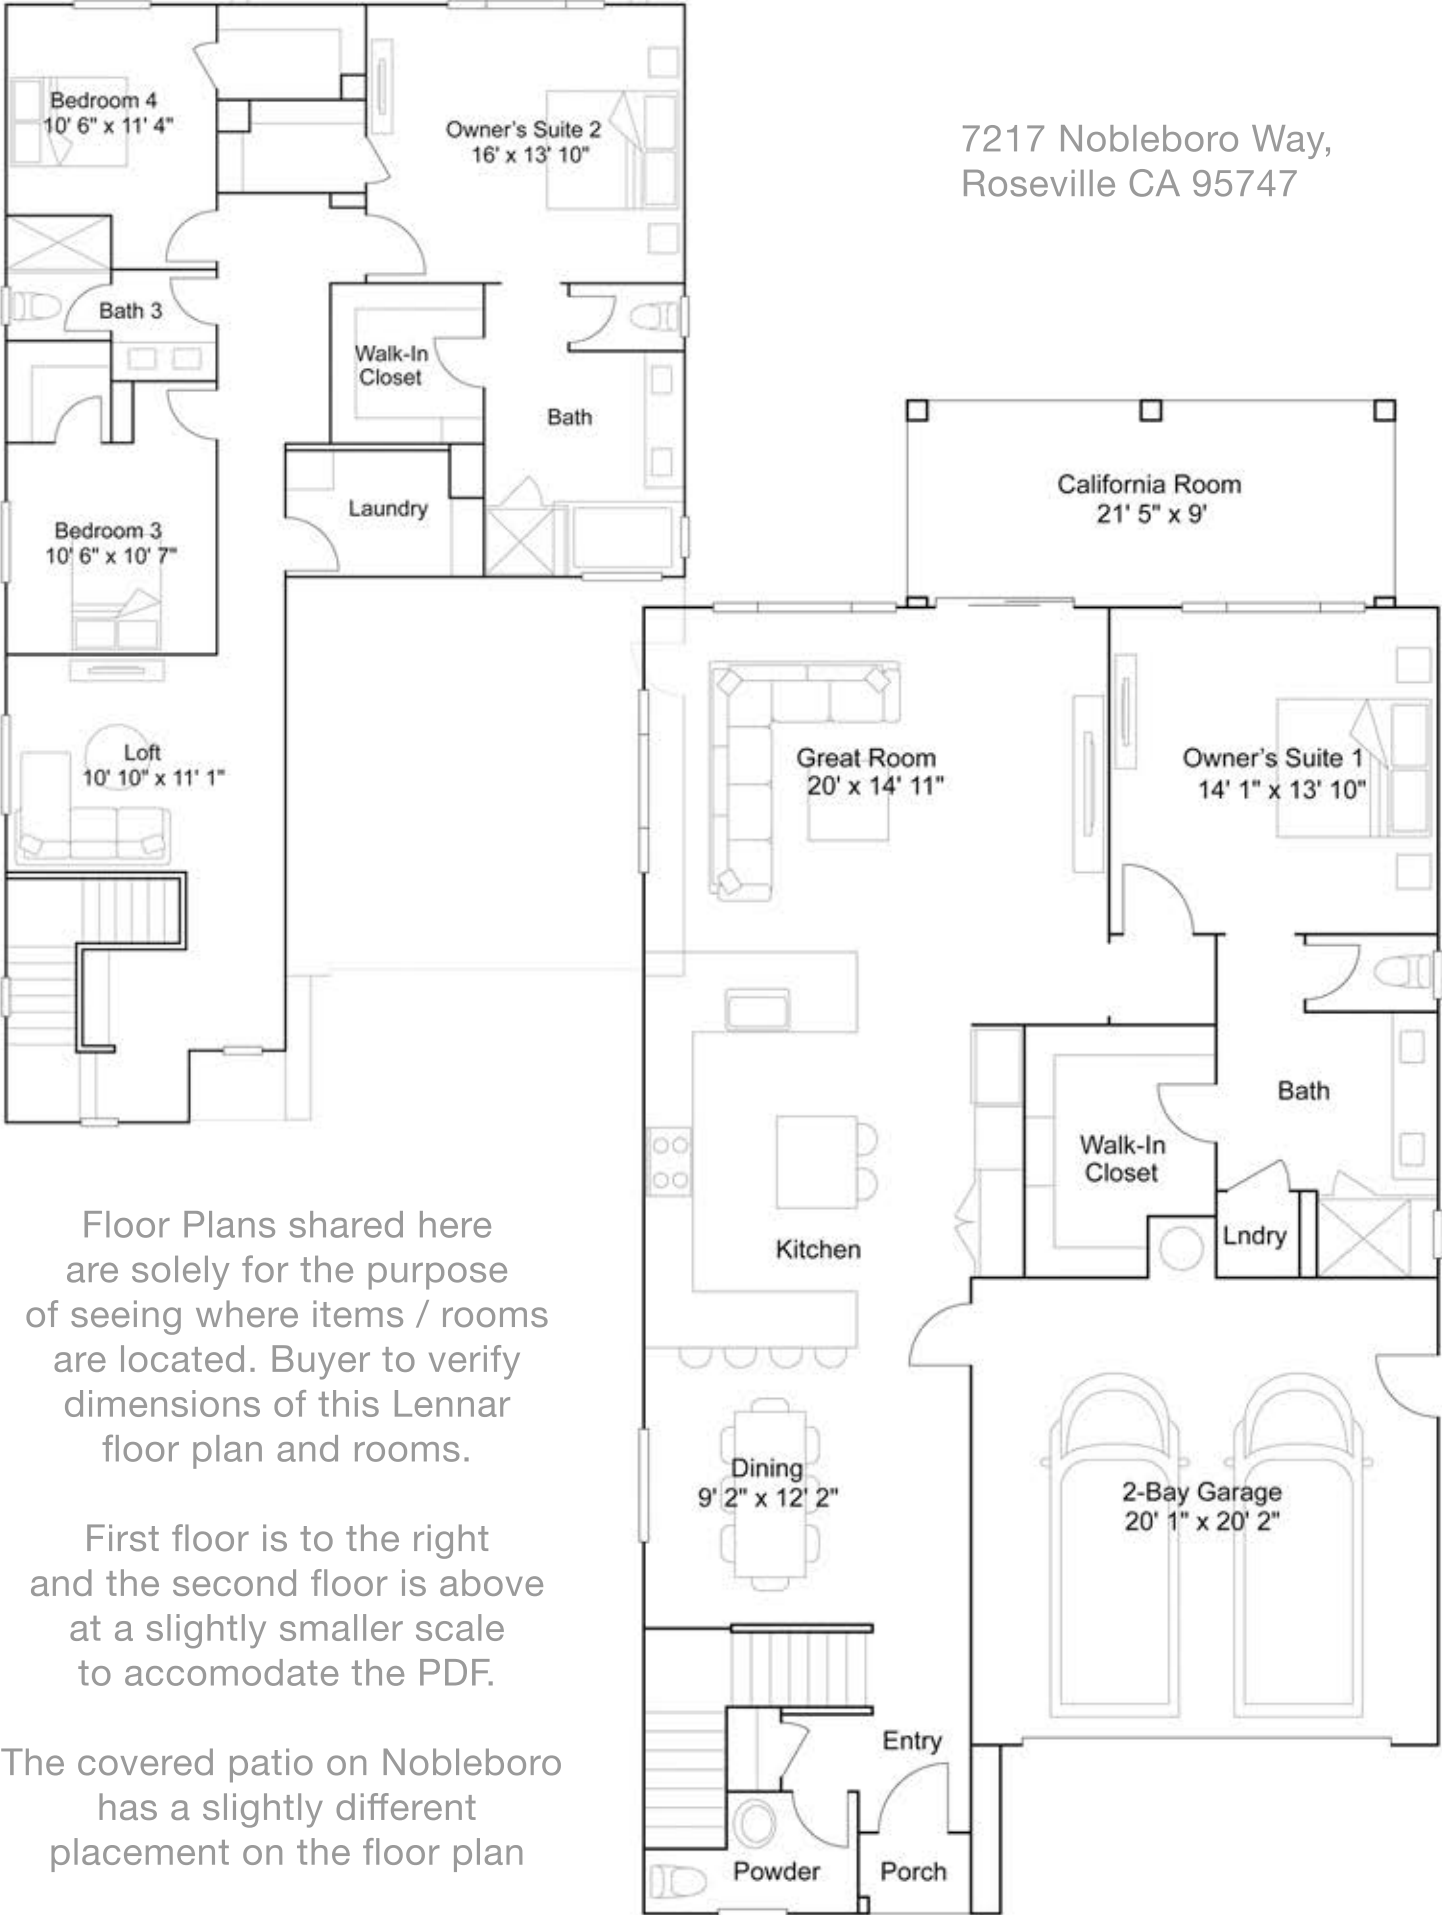

7217 Nobleboro Way,
Roseville CA 95747

Floor Plans shared here are solely for the purpose of seeing where items / rooms are located. Buyer to verify dimensions of this Lennar floor plan and rooms.

First floor is to the right and the second floor is above at a slightly smaller scale to accomodate the PDF.

The covered patio on Nobleboro has a slightly different placement on the floor plan